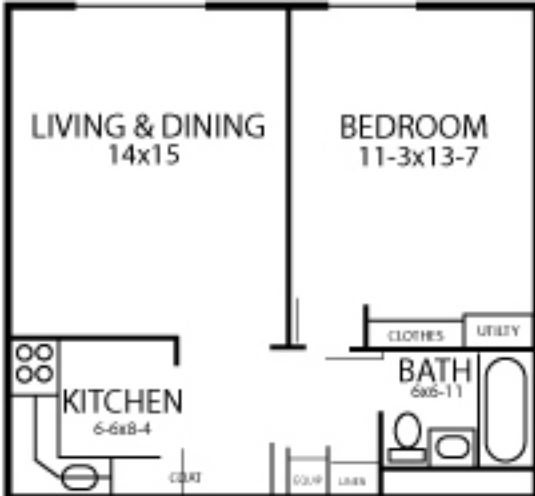

LIVING & DINING  
14x15

BEDROOM  
11-3x13-7

KITCHEN  
6-6x8-4

CLOTHES

UTILITY

BATH  
6x6-11

CURT

CLOUP  
LARK

LIVING & DINING  
15X10-9

BEDROOM  
8x10

EQUIP

COAT

UTILITY

KITCHEN  
6-6XB-4

CLOTHES

LINEN

BATH  
5X6-11